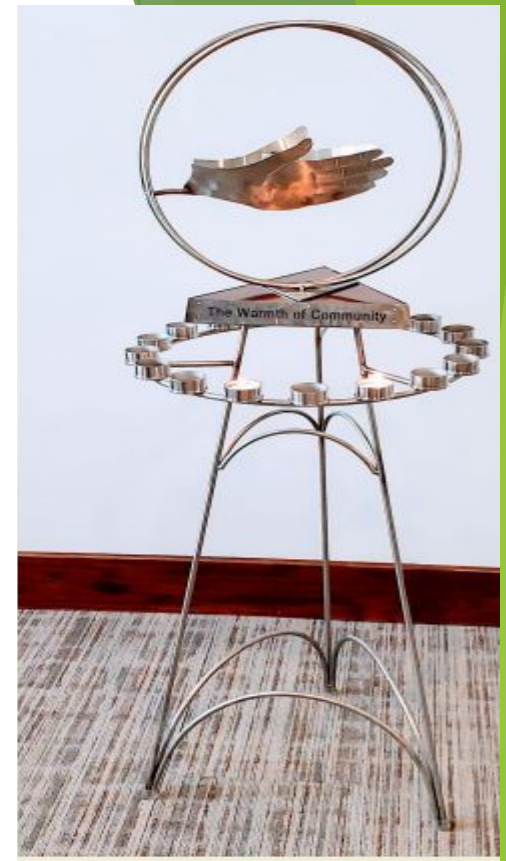

Interior Design

This beautiful chalice was created by Prairie Member Gene Kain. The Design Committee asked him to add small holders for our joys and concerns candles and it turned out great!